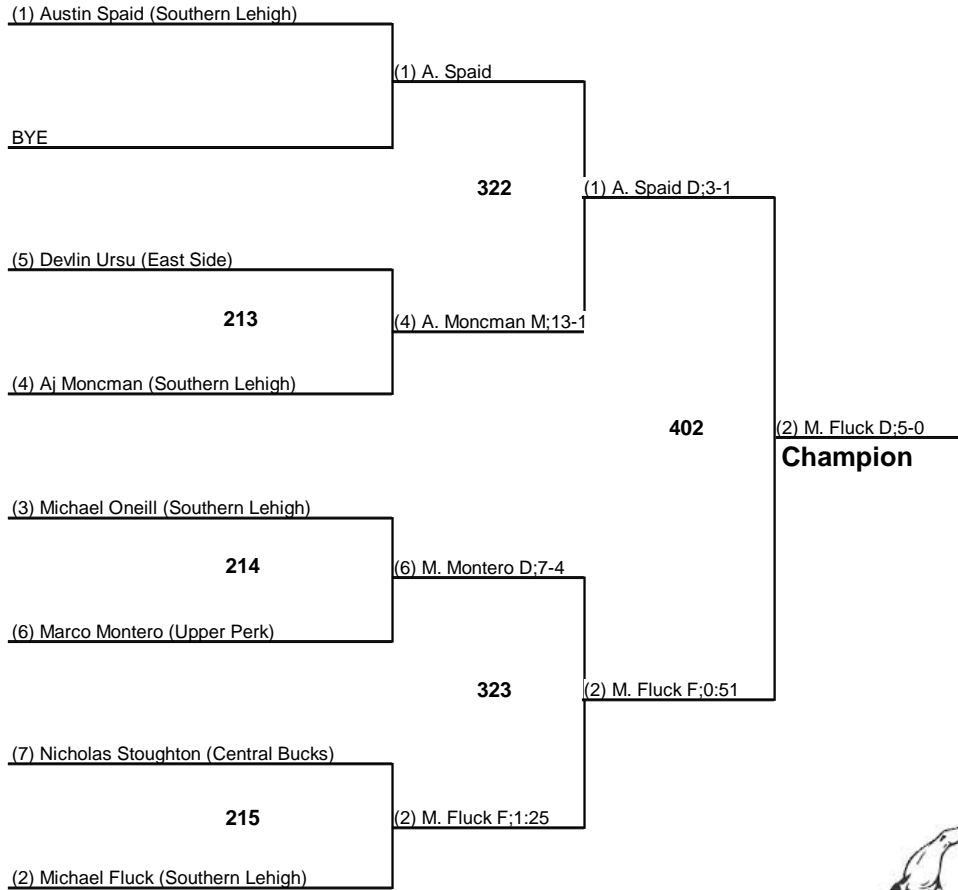

9 February 2014

EPYWL Exhibition 2013-2014

72

9 February 2014

EPYWL Exhibition 2013-2014

76
9 February 2014

EPYWL Exhibition 2013-2014

80

9 February 2014

EPYWL Exhibition 2013-2014

85

9 February 2014

(1) Fabian PadinJimenez (Central Bucks)

22

(1) F. PadinJimenez F;0:10

(2) Sam Zielinski (Pennridge)